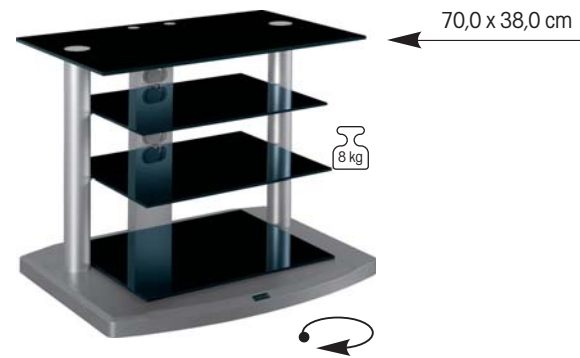

 29,0 kg
 ↑ 124,0 cm
 ↓ 9,0 cm
 ↘ 50,5 cm

rodzaje dekorów oklein:

ETIUDA Hi-Fi

LCD/PLASMA max ↔ 106,0 cm
↓ 70,0 cm

↔ 114,0 cm
↓ 92,0 cm
↘ 67,0 cm

23,5 kg
↔ 115,0 cm
↓ 10,0 cm
↓ 55,0 cm

60,0 kg
↔ 112,5 cm
↓ 28,0 cm
↓ 98,0 cm

ETIUDA 2

LCD/PLASMA max 45 kg

↔ 110,0 cm
↓ 53,5 cm
↘ 52,0 cm

37,5 kg
↔ 112,0 cm
↓ 13,0 cm
↓ 54,0 cm

HEROS 3

LCD/PLASMA max 45 kg

↔ 90,0 cm
 ↑↓ 124,5 cm
 ↗ 59,5 cm

20,0 kg
 ↔ 123,0 cm
 ↑↓ 12,0 cm
 ↗ 66,0 cm

25,0 kg
 ↔ 64,0 cm
 ↑↓ 11,0 cm
 ↗ 63,0 cm

BOLERO

LCD/PLASMA max 40 kg

↔ 70,0 cm
 ↑↓ 56,5 cm
 ↗ 55,0 cm

29,0 kg
 ↔ 74,0 cm
 ↑↓ 16,0 cm
 ↗ 62,0 cm

↔ 95,0 x 43,0 cm

HEROS 2

LCD/PLASMA max 45 kg