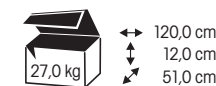

- ↔ 78,0 cm
- ↕ 138,0 cm
- ↗ 60,0 cm

- ↕ 120,0 cm
- ↕ 7,0 cm
- ↗ 82,0 cm

DENVER

LCD/PLASMA max 60 kg
pótki LED

↔ 140,0 cm
↑↓ 52,0 cm
↗ 45,0 cm

↔ 142,0 cm
↑↓ 12,0 cm
↗ 54,0 cm
45,0 kg

DENVER 2

LCD/PLASMA max 60 kg
pótki LED

↔ 140,0 cm
↑↓ 52,0 cm
↗ 45,0 cm

↔ 142,0 cm
↑↓ 12,0 cm
↗ 54,0 cm
45,0 kg

PRIMUS 2

LCD/PLASMA max 45 kg

pótki LED

- ↔ 129,0 cm
- ↑↓ 136,0 cm
- ↗ 45,0 cm

DVD 15 szt.

PRIMUS

LCD/PLASMA max 60 kg

pótki LED

- ↔ 129,0 cm
- ↑↓ 46,0 cm
- ↗ 45,0 cm

DVD 15 szt.

ATLANTA 2

LCD/PLASMA max 50 kg

↔ 117,0 cm
 ↑↓ 130,0 cm
 ↗ 45,0 cm

↔ 100,0 cm
 ↑↓ 11,5 cm
 ↗ 61,0 cm
 27,0 kg