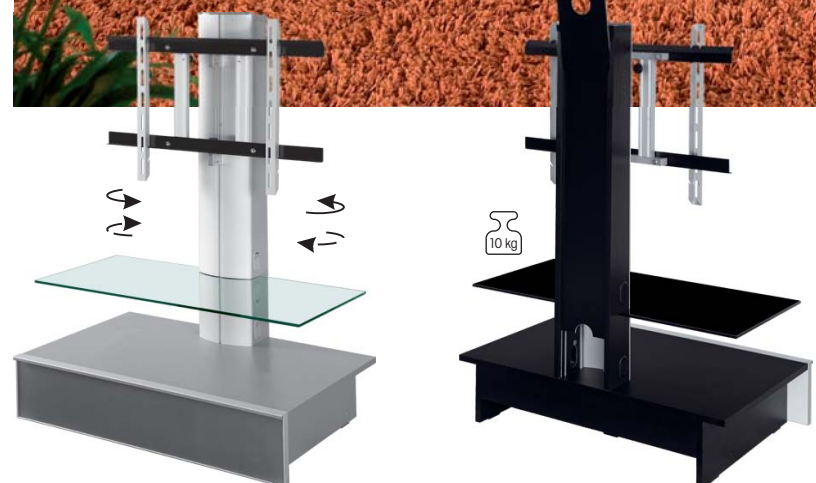

RAPSODIA 90 bis

LCD/PLASMA max 35 kg

↔ 90,0 cm
↑↓ 121,5 cm
↗ 55,0 cm

DVD 13
CD 16

36,0 kg
↕ 105,0 cm
↕ 11,5 cm
↗ 65,5 cm

rodzaje dekorów oklein: