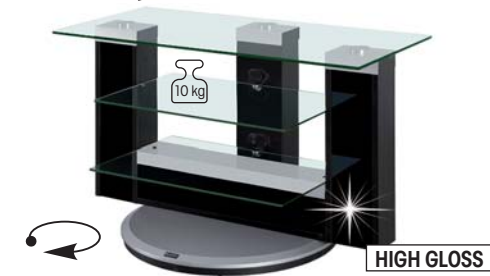

25,0 kg
 ↔ 64,0 cm
 ↑↓ 11,0 cm
 ↗ 63,0 cm

BOLERO

LCD/PLASMA max 40 kg

↔ 70,0 cm
 ↑↓ 56,5 cm
 ↗ 55,0 cm

29,0 kg
 ↔ 74,0 cm
 ↑↓ 16,0 cm
 ↗ 62,0 cm

↔ 95,0 x 43,0 cm

HEROS 2

LCD/PLASMA max 45 kg