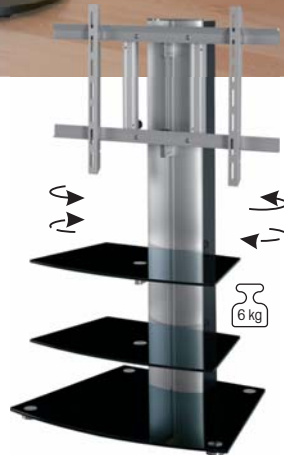

ALLADYN 2

LCD/PLASMA max 35 kg

- ↔ 75,0 cm
- ↑↓ 118,0 cm
- ↙↘ 56,0 cm

- ↑↓ 120,0 cm
- ↕ 5,0 cm
- ↕ 38,0 cm

- ↑↓ 77,5 cm
- ↕ 8,0 cm
- ↕ 66,0 cm

ALLADYN

LCD/PLASMA max 40 kg

- ↔ 75,0 cm
- ↑↓ 119,0 cm
- ↙↘ 55,0 cm

- ↑↓ 119,0 cm
- ↕ 11,0 cm
- ↕ 60,0 cm

ALLADYN black