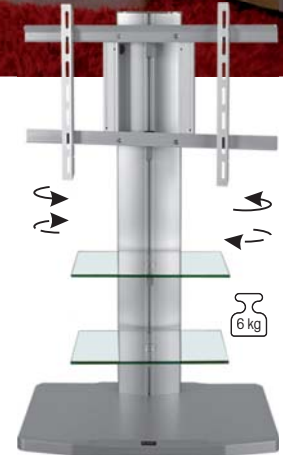

ALLADYN

LCD/PLASMA max 40 kg

- ↔ 75,0 cm
- ↑↓ 119,0 cm
- ↙↘ 55,0 cm

- ↑↓ 119,0 cm
- ↕ 11,0 cm
- ↕ 60,0 cm